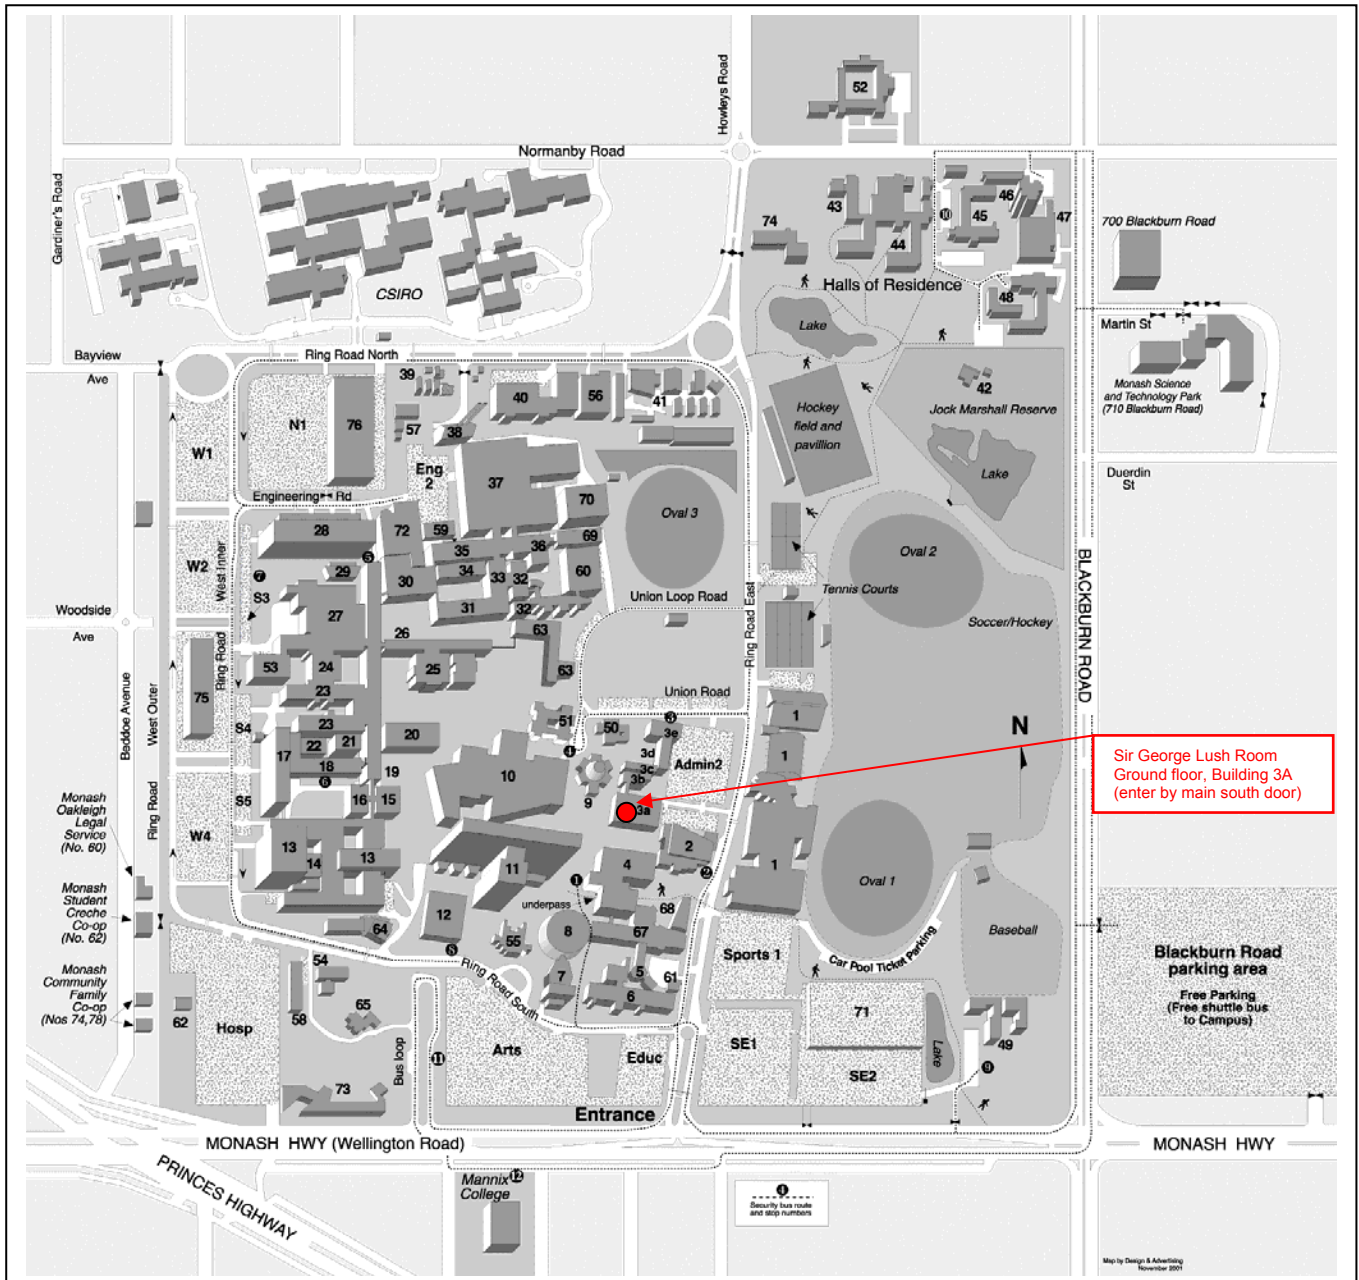

Monash University Clayton Campus

Sir George Lush Room
Ground floor, Building 3A
(enter by main south door)

Blackburn Road parking area
Free Parking
(Free shuttle bus to Campus)

Building index

- | | |
|--|---|
| 1 Sports and Recreation | 26 Physics and Computer Science |
| 2 Robert Blackwood Concert Hall | 27 Senior Physics |
| 3 University Offices and Annexes | 28 Mathematics and Computer Centre |
| 3a, 3b, 3c, 3d & 3e Administration Buildings | 29 Northern Science Lecture Theatres |
| 4 Sir Louis Matheson Library | 30 Hargrave-Andrew Library and Cafeteria and Facilities and Conference Office |
| 5 Krongold Centre | 31 Engineering Building |
| 6 Education | 31 & 32 Engineering Lecture Theatres |
| 7 Alexander Theatre | 33, 34, 35, 36 & 37 Engineering Buildings |
| 8 Rotunda | 38 Boiler House |
| 9 Religious Centre | 39 Botany Experimental Area |
| 10 Clayton Campus Centre | 40 Works and Services Building |
| 11 Humanities | 41 Animal House |
| 12 Law including Law Library | 42 Zoology Environmental Laboratories |
| 13 Medicine | 43 Richardson Hall |
| 14 Teaching Services Unit | 44 Roberts Hall |
| 15 Hargrave-Andrew Library Annexe | 45 Farrer Hall |
| 16 Biochemistry Laboratories | 46 Howitt Hall |
| 17 Biology | 47 Central Building (Catering) |
| 18 Senior Zoology | 48 Deakin Hall |
| 19 Central Science Block | 49 South-east Flats |
| 20 First Year Chemistry | 50 Monash University Club |
| 21 Zoology Lecture Theatres | 51 Monash Short Courses Centre |
| 22 First Year Biology Laboratory | 52 Monash College (Normanby House) |
| 23 Senior Chemistry | |
| 24 Western Science Lecture Theatres | |
| 25 Eastern Science Lecture Theatres | |